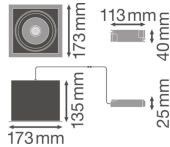

Specifications Ledvance LED Spot Square Tiltable Black-White 30W 2700lm 36D - 830 Warm White | Cutout 164mm

[View Product](#)

General Information

SKU	234255
EAN	4058075113923
Brand	Ledvance
Manufacturer Name	SP MULTI 1X30W/3000K FL WT/BK
Any Lamp all-in warranty	3 Years
Average Lifetime (h)	50000

Technical Information

Technology	LED Integrated
Voltage (V)	220-240
Dimmable	Not Dimmable
Colour Code	830 Warm White
Colour temperature (Kelvin)	3000 Warm White
Colour Rendering (Ra)	80-89
Colour of Light	White
Light colour options	Single Color
Luminous Efficacy (lm/W)	90
Beam Angle (degree)	36
Product Type Category	LED spotlight

Fixture Information

Including bulb	Yes
Mounting Method	Recessed
Cut out (mm)	164x164
Installation Depth (mm)	250
IP-rating	IP20
Impact Protection (IK)	IK03 - 0.35 joule
Operating Temperature	-10 to +40
Housing	Aluminium
Colour of the Fixture	White
Emergency Lighting	No Emergency Unit
Power factor	>0.90
Tiltable	Yes
Series	SPOT MULTI

Dimensions

Length (mm)	173
Width (mm)	173
Height (mm)	135
Diameter (mm)	173

Sensor Information

Why Any-lamp?

Type of sensor No Sensor

 Order from the **largest lighting specialist** in Europe  **Customised** quotation