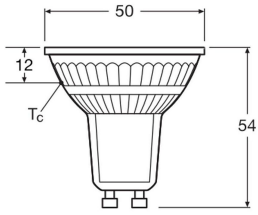

## Specifications Ledvance LED Reflector GU10 PAR16 3.7W 350lm 36d - 830 Warm White | Replaces 35W

[View Product](#)

### Technical Information

Technology	LED
Product Type Category	GU10 LED
Voltage (V)	220-240
Beam Angle (degree)	36
Dimmable	Not Dimmable
Cap / Base	GU10
Colour Code	830 Warm White
Colour temperature (Kelvin)	3000 Warm White
Colour Rendering (Ra)	80-89
Colour of Light	White

## Dimensions

---

Length (mm)                      54

Diameter (mm)                      50

Shape                      Reflector

Exact shape                      PAR16