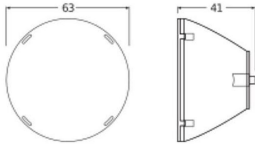

Specifications Ledvance Tracklight Reflector For 20W 50D

[View Product](#)

General Information

SKU	256811
EAN	4099854616822
Brand	Ledvance
Manufacturer Name	TRACKLIGHT SPOT REFLECTOR 20W 50DEG
Full box quantity	1
Any Lamp all-in warranty	2 Years

Technical Information

Emergency Lighting	No Emergency Unit
Colour of the Fixture	Transparent
Product Type Category	Accessory - 3-Phase Track

Dimensions

Length (mm)	63
Height (mm)	41
Diameter (mm)	63

Order from the **largest lighting specialist** in Europe **Customised** quotation

Up to 7 years warranty **Easy return process**

Type of sensor **No Sensor**